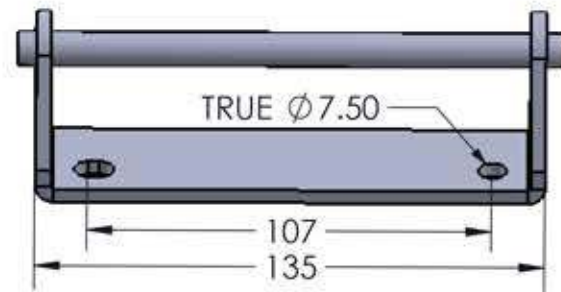

DRT9
AXLE SIZE 9MM X 100MM

DRT9P
AXLE SIZE 9mm x 135mm

DRT15
AXLE SIZE 15MM X 100MM