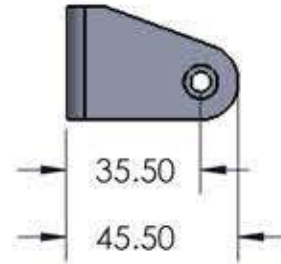

DRT9
AXLE SIZE 9MM X 100MM

DRT9P
AXLE SIZE 9mm x 135mm

DRT15
AXLE SIZE 15MM X 100MM