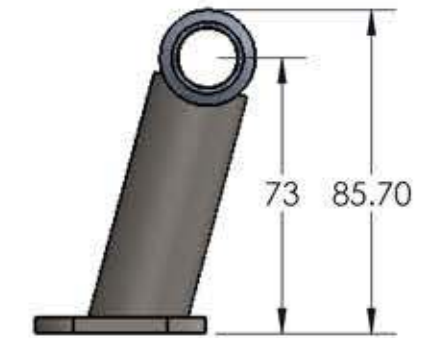

DRT9
AXLE SIZE 9MM X 100MM

DRT9P
AXLE SIZE 9mm x 135mm

DRT15
AXLE SIZE 15MM X 100MM