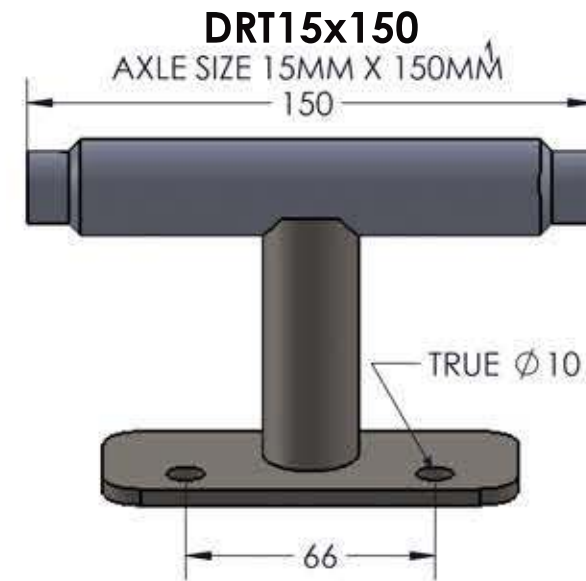

DRT9
AXLE SIZE 9MM X 100MM

DRT9P
AXLE SIZE 9mm x 135mm

DRT15
AXLE SIZE 15MM X 100MM