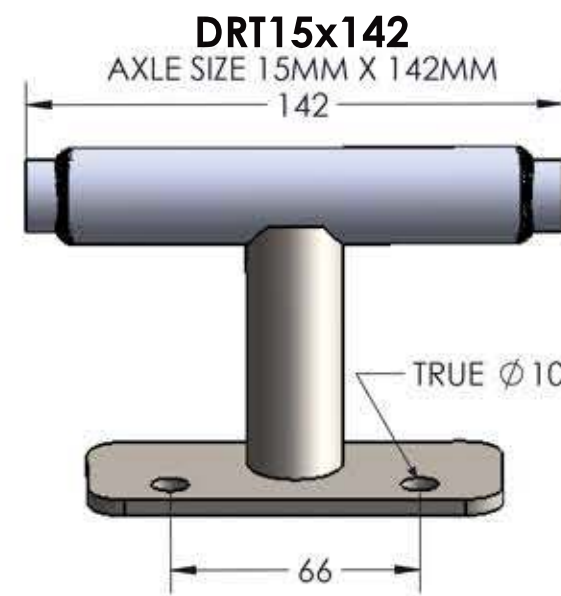

DRT9
AXLE SIZE 9MM X 100MM

DRT9P
AXLE SIZE 9mm x 135mm

DRT15
AXLE SIZE 15MM X 100MM