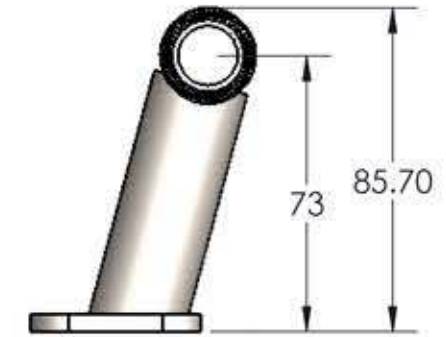

DRT9
AXLE SIZE 9MM X 100MM

DRT9P
AXLE SIZE 9mm x 135mm

DRT15
AXLE SIZE 15MM X 100MM