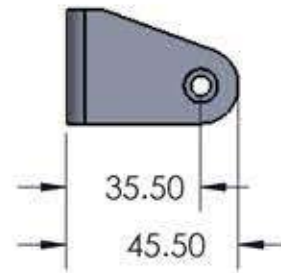

DRT9
AXLE SIZE 9MM X 100MM

DRT9P
AXLE SIZE 9mm x 135mm

DRT15
AXLE SIZE 15MM X 100MM