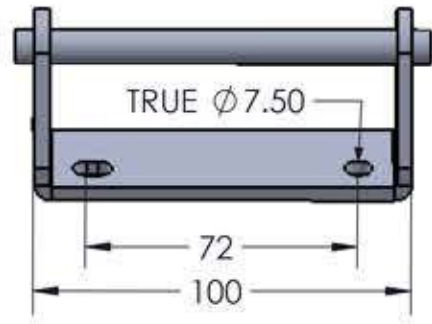

DRT9
AXLE SIZE 9MM X 100MM

DRT9P
AXLE SIZE 9mm x 135mm

DRT15
AXLE SIZE 15MM X 100MM